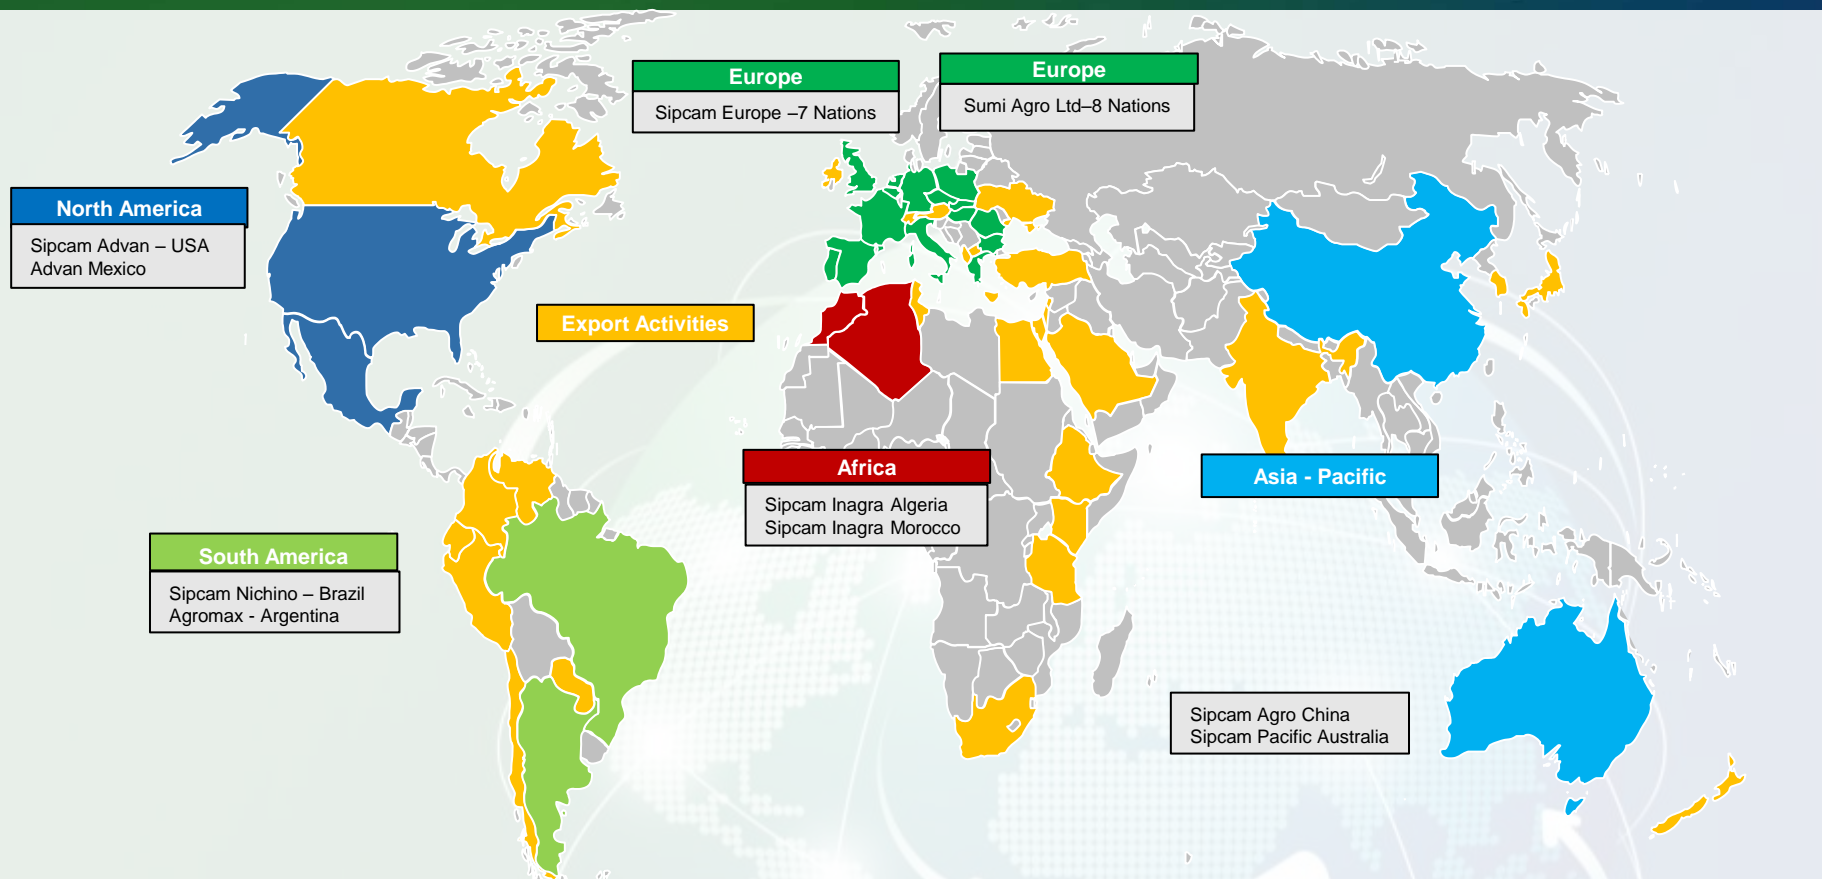

Internationalization process through the establishment of new companies, and the control of or interest in local companies.

**2012**

Alleanza con Sumitomo Corporation e Nihon Nohyaku Co. Ltd.

Alliance with Sumitomo Corporation and Nihon Nohyaku Co. Ltd.

The SIPCAM OXON Group is made up of two different legal entities (Sipcam and Oxon) depending on one single ownership and management that, even though operating independently, operate in synergy with shared mission and vision.

# Rete distributiva capillare.

Presenza in tutti i continenti.

A widespread distribution network.

*Growing Attitude*

*Sumitomo Corporation and Nihon Nohyaku have minority shares in Sipcarn Europe and in Sipcarn Pacific Australia; Sipcarn S.p.A. has minority shares in Sumi Agro LTD; Sipcarn S.p.A and Nihon Nohyaku have a 50-50 JV in the Brazilian Company Sipcarn Nichino Brasil*

# Rete distributiva capillare.

Presenza in tutti i continenti.

A widespread distribution network.

*Growing Attitude*